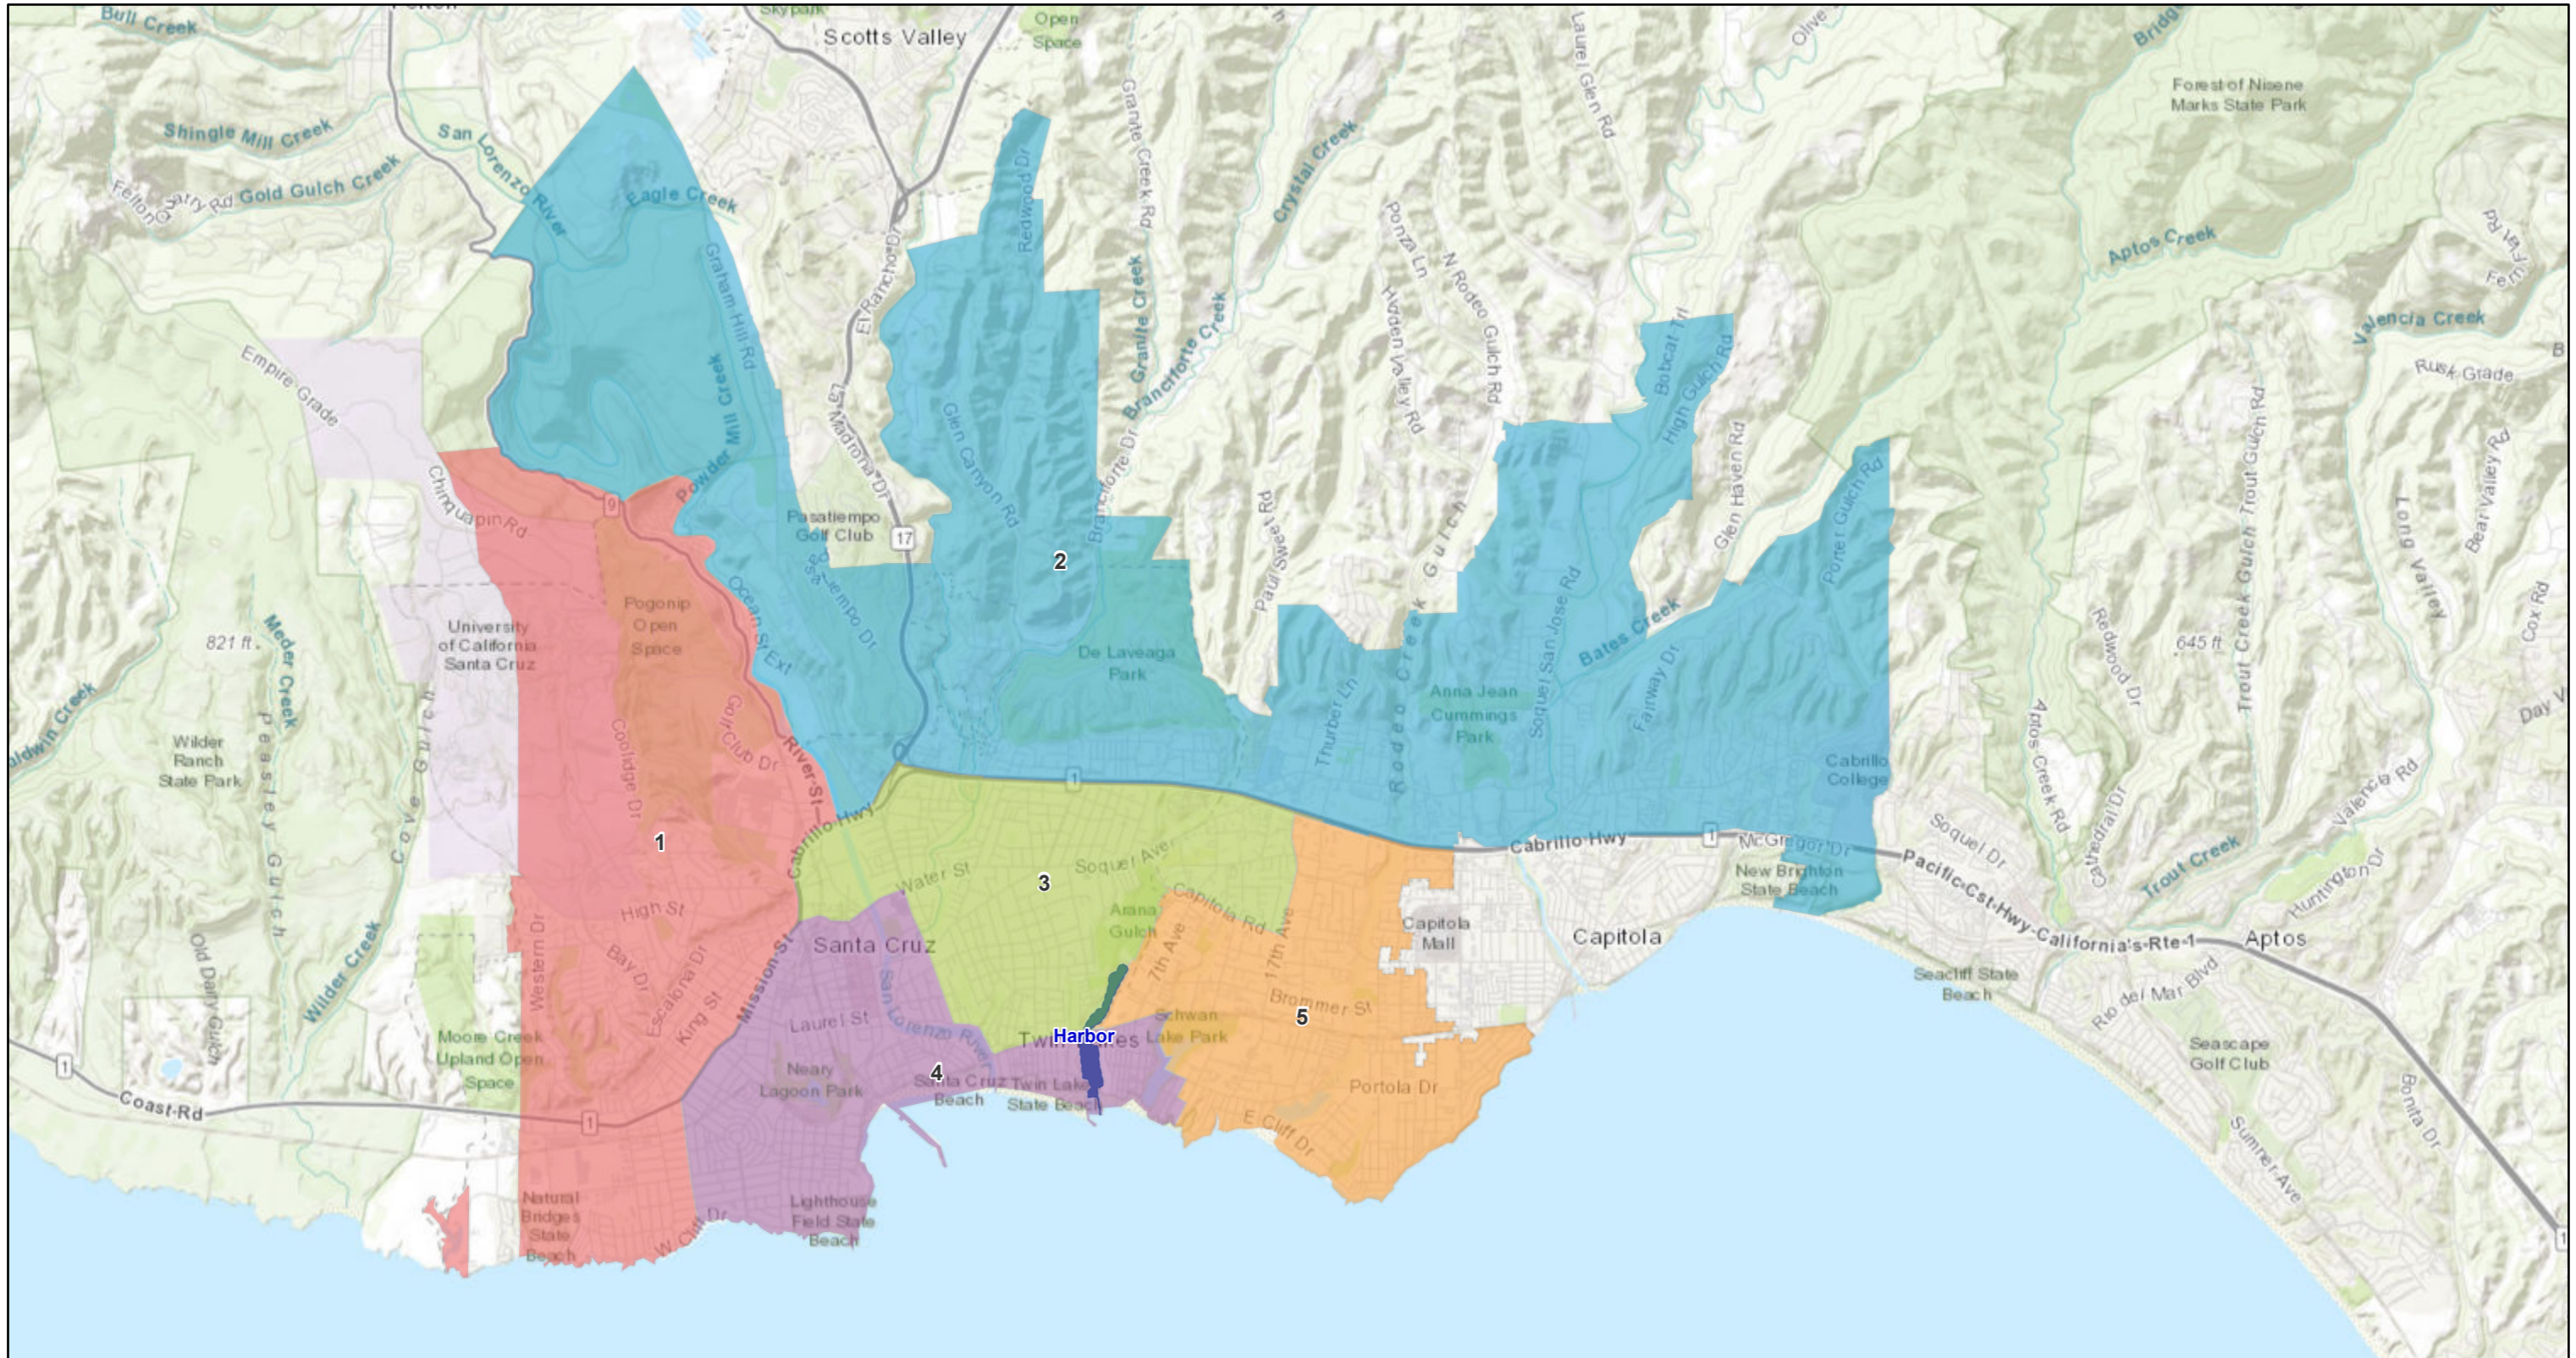

Santa Cruz Port District By-Division Election Map

Election Divisions Adopted on May 23, 2023

- Division 1
- Division 2
- Division 3
- Division 4
- Division 5
- Harbor

Divisions 1, 2, and 3 will hold elections in 2024, and divisions 4 and 5 will be up in 2026.